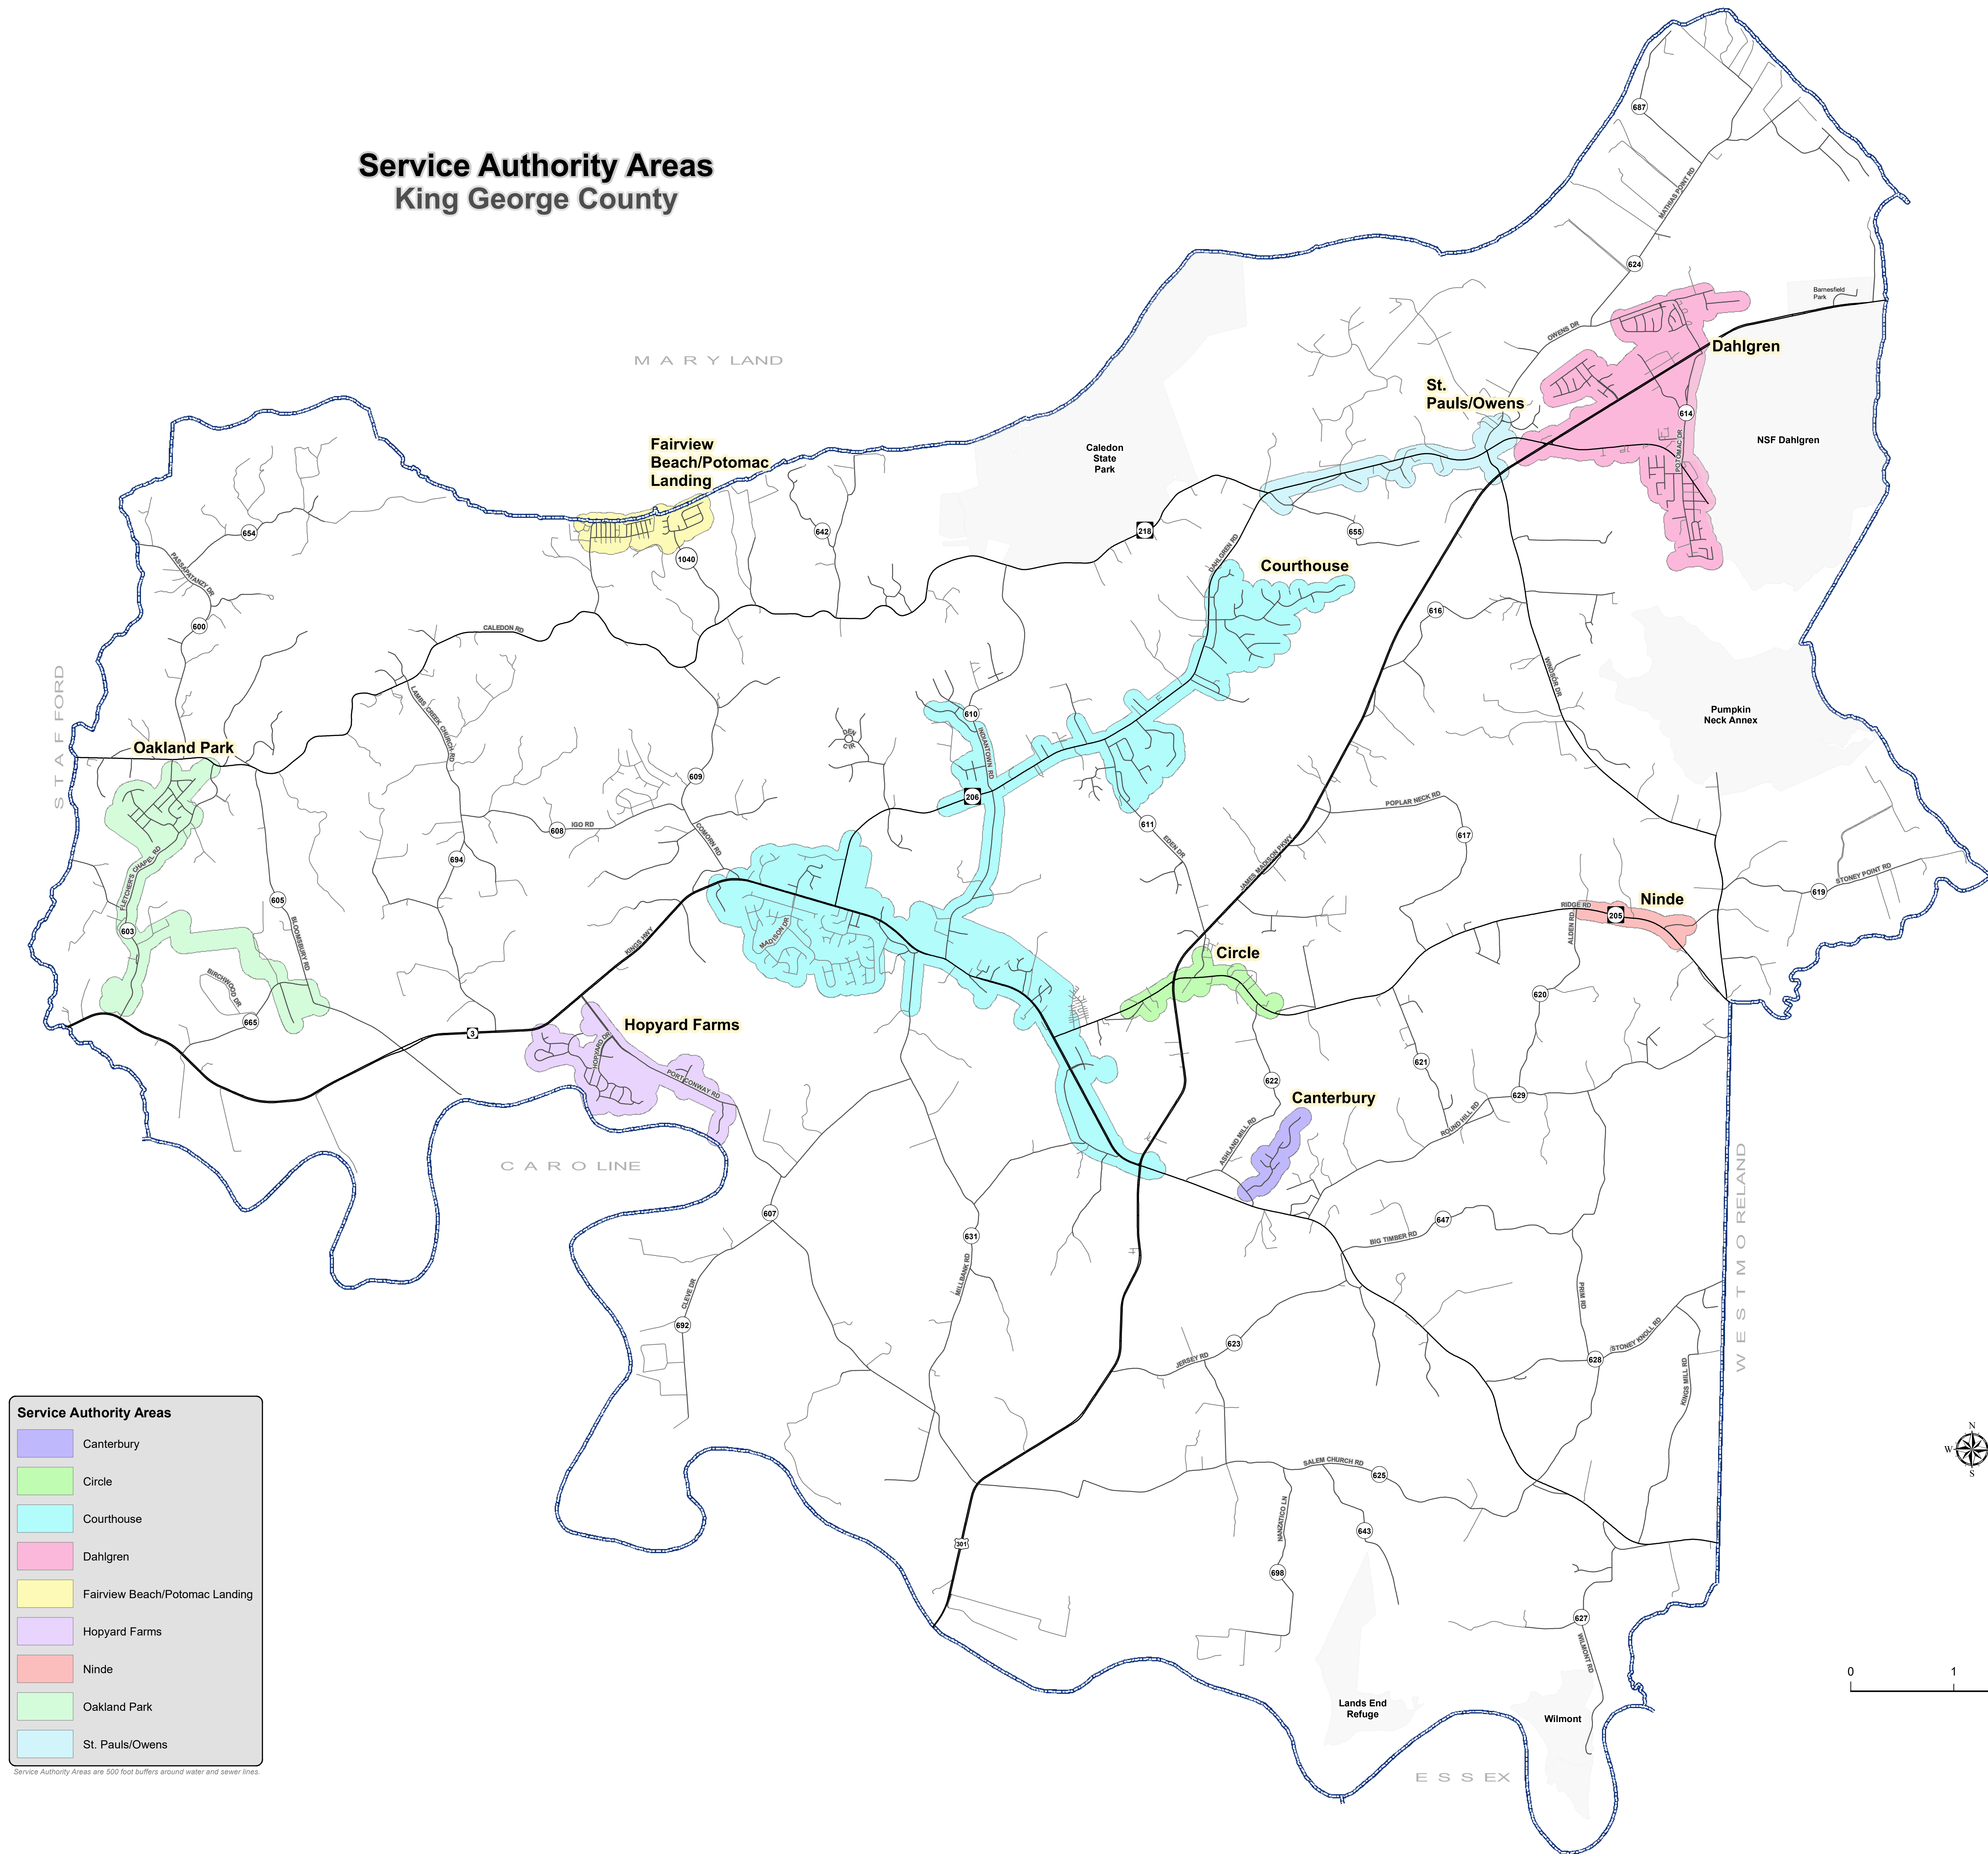

# Service Authority Areas King George County

**Service Authority Areas**

- Canterbury
- Circle
- Courthouse
- Dahlgren
- Fairview Beach/Potomac Landing
- Hopyard Farms
- Ninde
- Oakland Park
- St. Pauls/Owens

Service Authority Areas are 500 foot buffers around water and sewer lines.

0 1 2 Miles